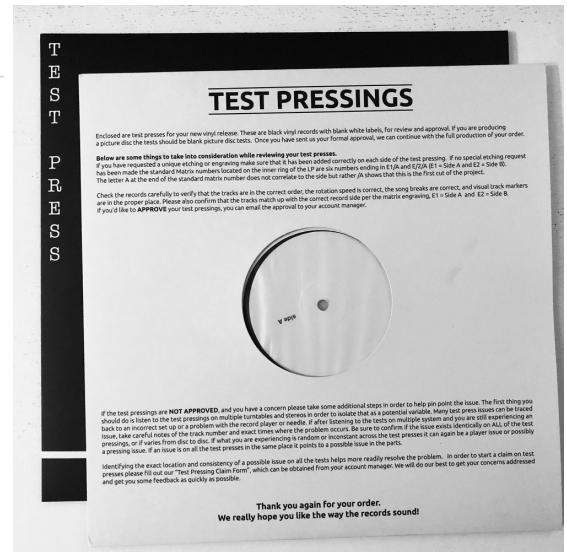

Rotten Mind - S/T LP Testpress

Testpress

Artist: Rotten Mind
Album: S/T
Version: Testpress
Label: Lövely
Total amount of test presses: 5

This is a testpress. Used item from personal collection.

Almost Religious AB
S:t Larsgatan 21
58224 Linköping