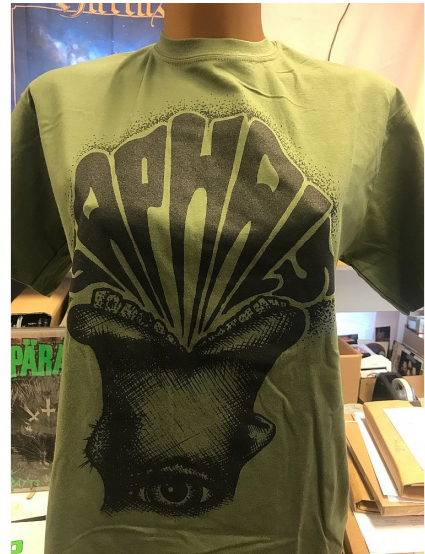

Gaphals T-shirt Large

A bunch years ago we did a Gaphals logo print t-shirt on dark green Gildan Softstyle (Ring Spun). We just found 23 copies of the shirt in Large. Order the t-shirt and we will make sure to use to cash to print up a bit of more merch in more sizes.

ONLY AVAILABLE IN LARGE

Almost Religious AB
S:t Larsgatan 21
58224 Linköping

Org.nr
559024-1955
VAT.nr
SE559024195501

Bankgiro
844-8698

Epost
info@freighttrain.se